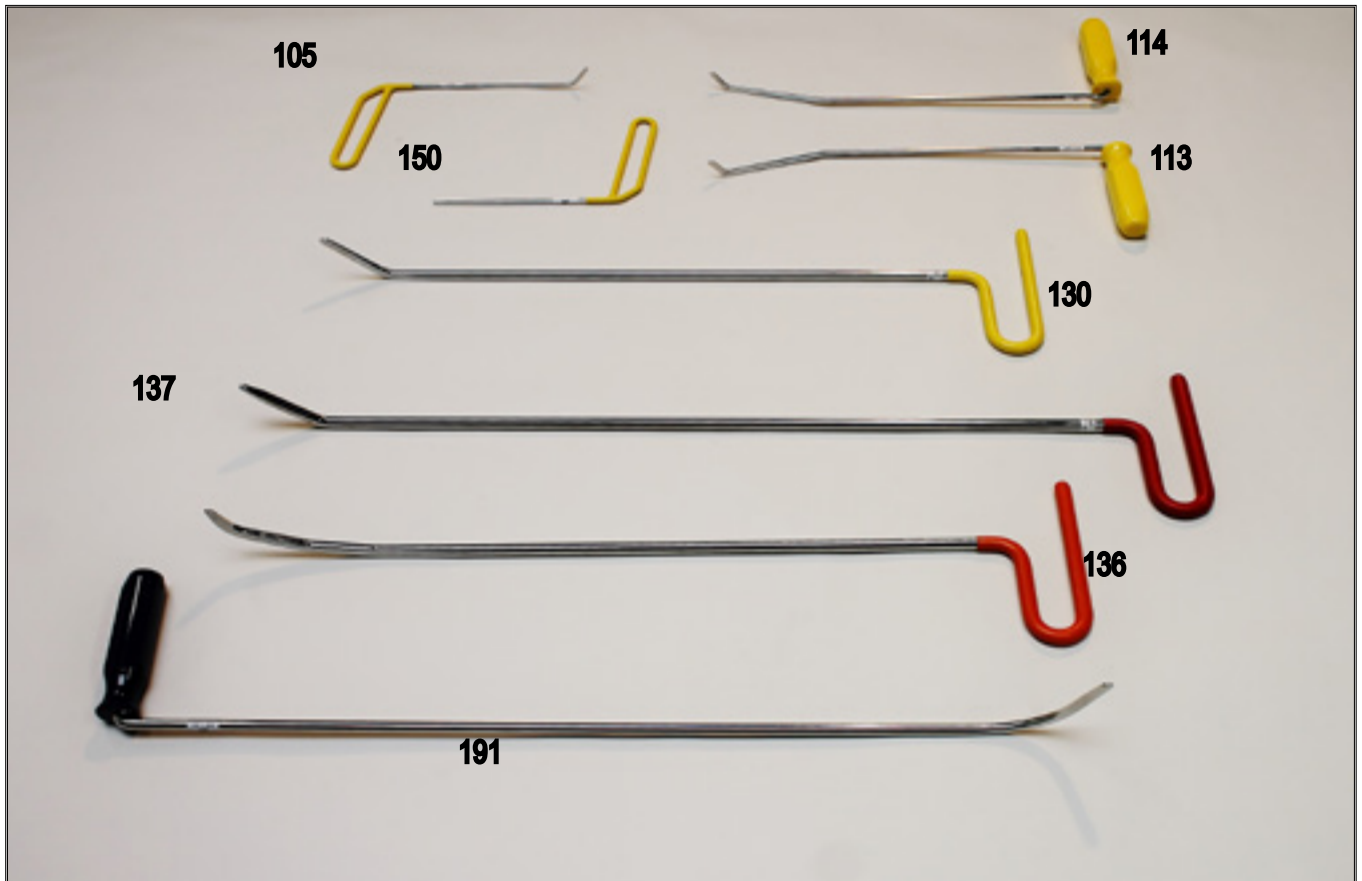

Paintless Dent Repair

BASIC SET

BASIC SET PDR

**Professional PDR Starter Set- especially for beginners in Paintless Dent Repair.
We offer full precision USA WPT Trademark Dent Tools.
Lifetime warranty !**

art.nr 6508

PDR Tools

PDR Tool 105

Art nr 105 Blade, 25 mm Toe / 45° , Right, 5,0 x 240 mm

PDR Tool 150

PDR Tools

Art.nr.150

**Blade, Flat Straight Pry Bar 5,0 x 200
mm**

PDR Tool 130

Art.nr.130

PDR Tools

Blade, 75 mm Toe / 45° 9,5 x 670 mm

PDR Tool 113

Blade, 25 mm Toe / 45°, Right,

6,5 x 430 mm

PDR Tools

SERVICE:

2-8 DAYS

Hnetport

Paintless Dent Repair