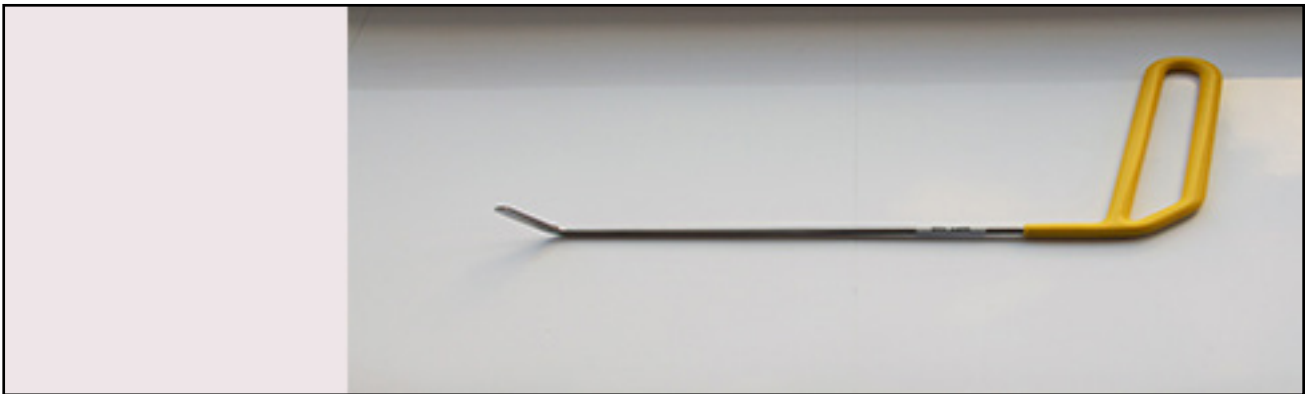

PDR Tools

PDR Tool 105

Art nr 105 Blade, 25 mm Toe / 45° , Right, 5,0 x 240 mm

PDR Tool 150