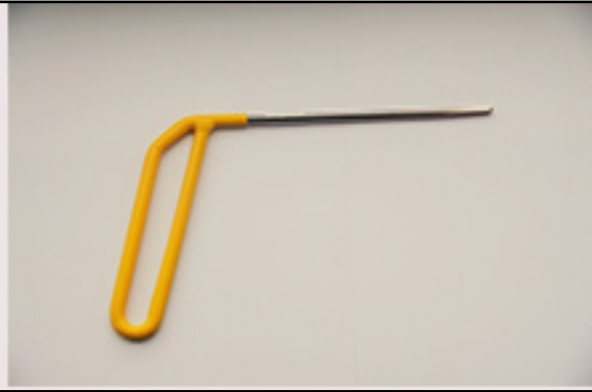

art.nr 6508

PDR Tools

PDR Tool 105

Art nr 105 Blade, 25 mm Toe / 45° , Right, 5,0 x 240 mm

PDR Tool 150

PDR Tools

Art.nr.150

**Blade, Flat Straight Pry Bar 5,0 x 200
mm**